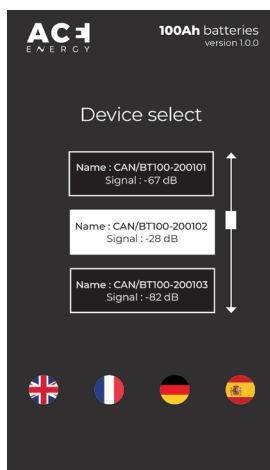

## Description

- › With an integrated LiFePO<sub>4</sub> battery, the E-Box offers you an all-in-one solution for your vehicle's energy autonomy.
- › Specially designed to fit under the passenger seat, this battery covers all the electrical needs of the adapted cell while taking up minimal space.
- › As an optional feature, you can also integrate the 12V distribution panel.

## Features

- › **Fully integrated**  
A single box containing the LiFePO<sub>4</sub> battery, the DC/DC charger, the AC/DC charger, the MPPT solar charge controller and the DC/AC converter.
- › **More powerful and longer-lasting**  
Provides twice as much power as a lead battery while maintaining a high energy capacity. Up to 2500 cycles at 0.5 C charge and discharge.
- › **Wide temperature range**  
Operating temperature ranging from -20 °C to 60 °C.
- › **Power supply prioritisation**  
Thanks to the Box ACE Energy's built-in power prioritisation board, you can automatically manage the 230V<sub>AC</sub> power supply when the vehicle is connected to the power supply via the external outlet.
- › **Communication**  
Control the battery charging level and status via a dedicated mobile app.