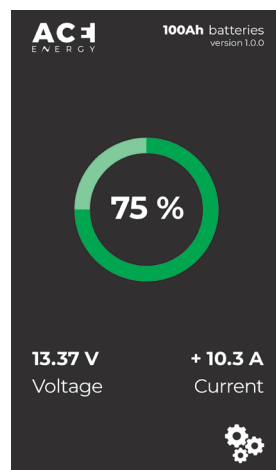

## Description

- › With an integrated LiFePO<sub>4</sub> battery, the E-Box offers you an all-in-one solution for your vehicle's energy autonomy.
- › Specially designed to fit under the passenger seat, this battery covers all the electrical needs of the adapted cell while taking up minimal space.
- › As an optional feature, you can also integrate the 12V distribution panel.

## Features

- › **Fully integrated**  
A single box containing the LiFePO<sub>4</sub> battery, the DC/DC charger, the AC/DC charger, the MPPT solar charge controller and the DC/AC converter.
- › **More powerful and longer-lasting**  
Provides twice as much power as a lead battery while maintaining a high energy capacity. Up to 2500 cycles at 0.5 C charge and discharge.
- › **Wide temperature range**  
Operating temperature ranging from -20 °C to 60 °C.
- › **Power supply prioritisation**  
Thanks to the Box ACE Energy's built-in power prioritisation board, you can automatically manage the 230V<sub>AC</sub> power supply when the vehicle is connected to the power supply via the external outlet.
- › **Communication**  
Control the battery charging level and status via a dedicated mobile app.